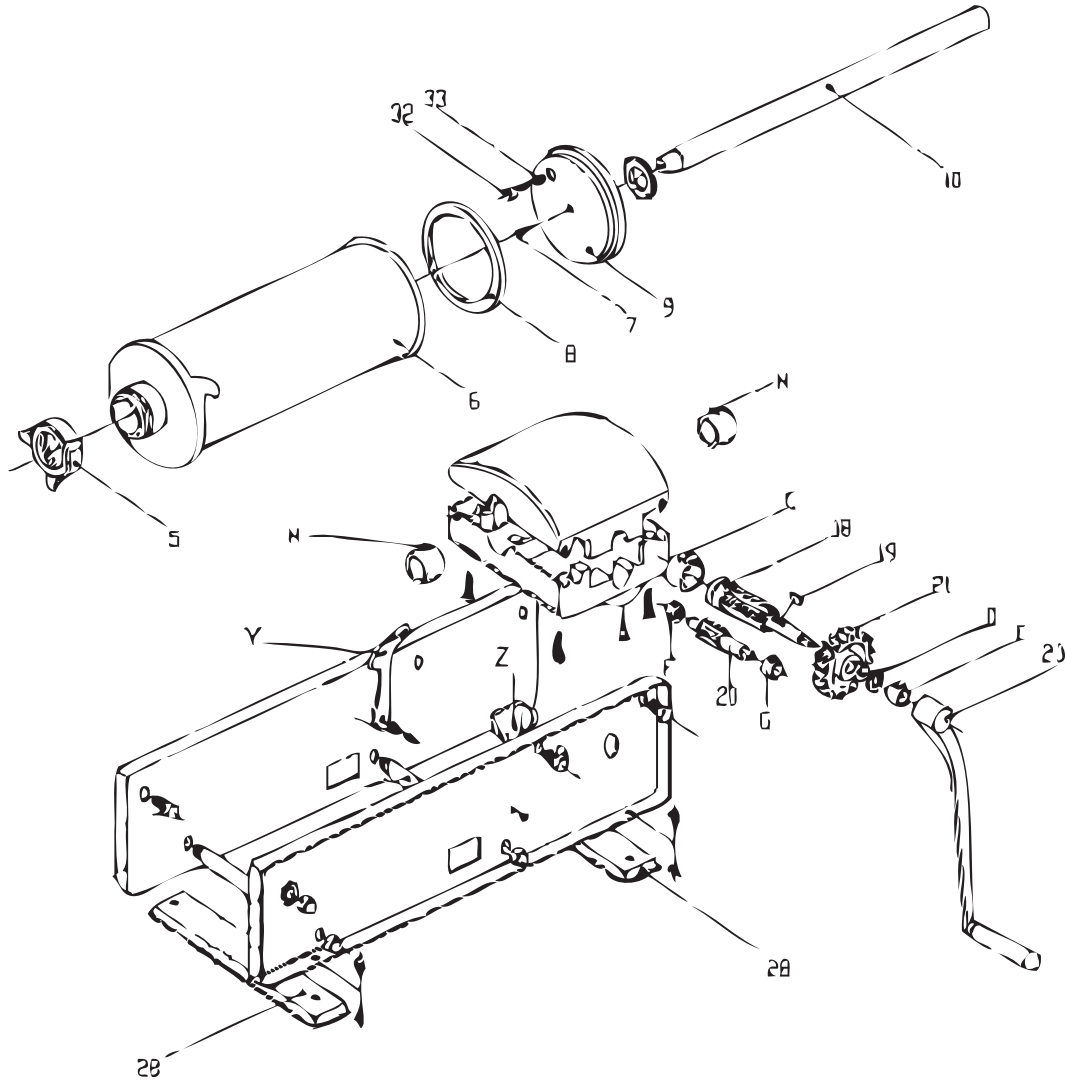

Parts Breakdown

Item 13722

$$32+33= 132$$

$$8+9= 108$$

$$Y+Z= 13$$

$$C+D+E+F+G+H=44$$

Parts Breakdown

Item 13722

Item No.	Description	Position	Item No.	Description	Position	Item No.	Description	Position
10124	Plastic Stuffer Spout 10mm for 13722	1	15286	Gasket Silicone for 13722	8	15283	Handle for 13722	23
10125	Plastic Stuffer Spout 20mm for 13722	2	67001	Stainless Steel Rack for 13722	10	27642	Foot for 13722	28
10126	Plastic Stuffer Spout 30mm for 13722	3	66999	Cylinder Holder for 13722	13	24837	Plastic Bushing Kit for 13722	44
10127	Plastic Stuffer Spout 40mm for 13722	4	15289	Rack Controlling Shaft for 13722	18	15284	Piston and Gasket for 13722	108
15279	Screw Ring for 13722	5	20037	Key for 13722	19	15313	Air Valve and Spring for 13722	132
21255	Cylinder for 13722	6	15288	Pinion for 13722	20	27639	Complete Gear Block for 13722	
15285	Piston Screw for 13722	7	18655	Reducer Wheel for 13722	21			